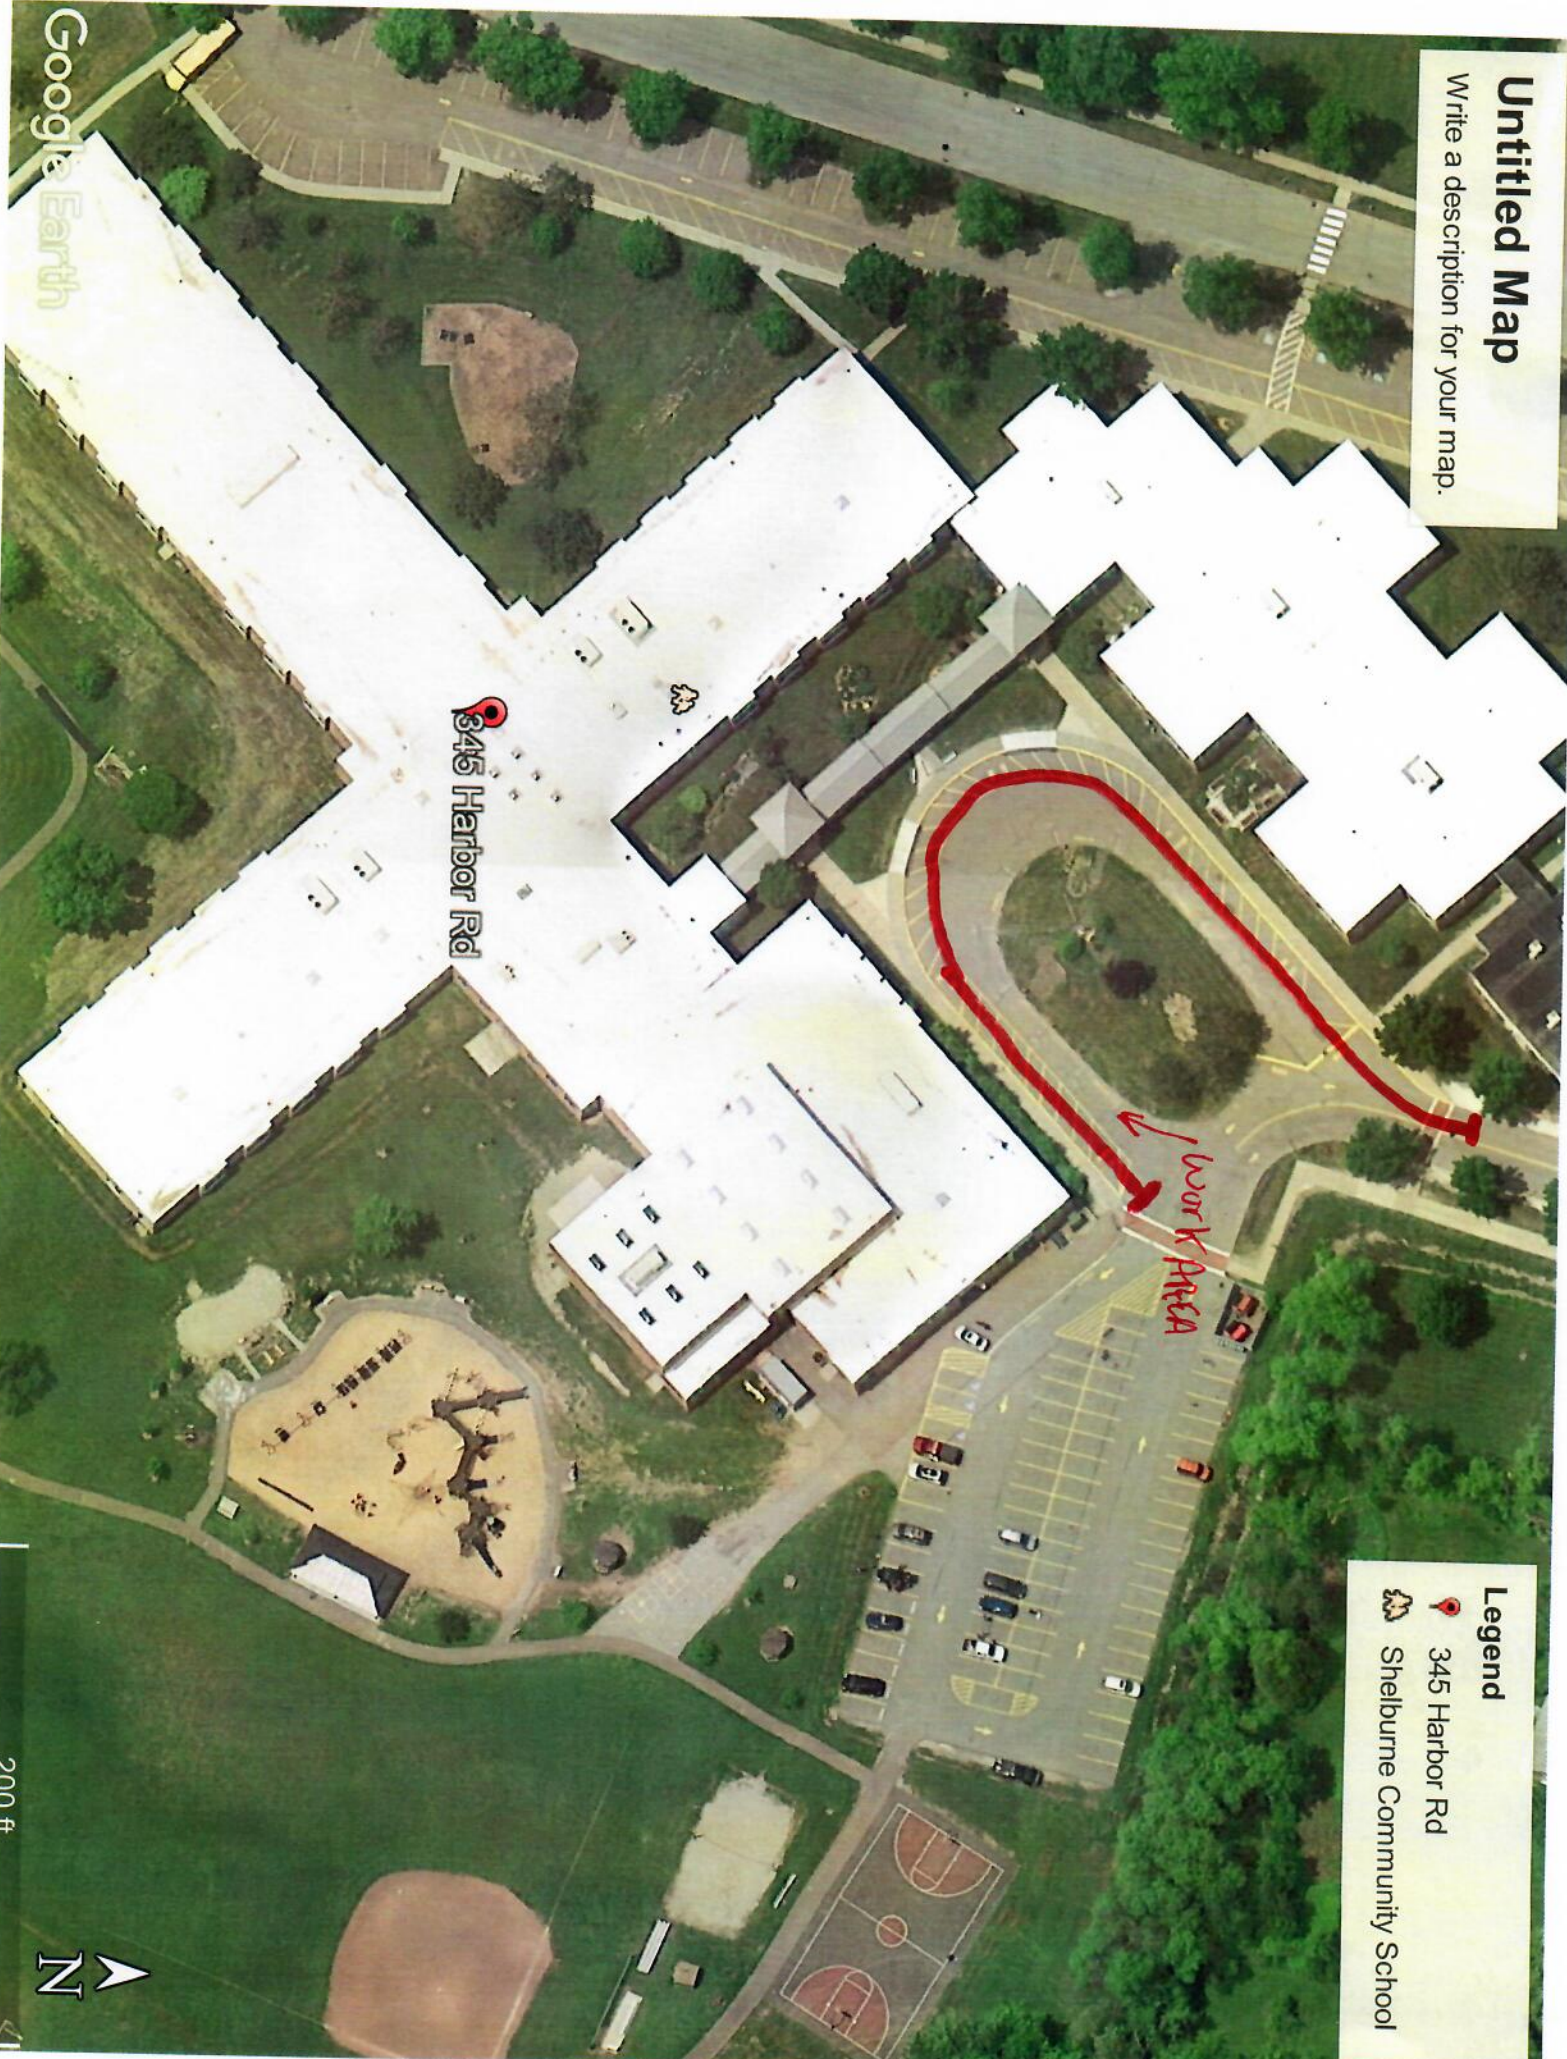

Charlotte

Legend

408 Hinesburg Rd

Sidewalk

408 Hinesburg Rd

WORK AREA

Untitled Map

Write a description for your map.

Google Earth

345 Harbor Rd

Work Area

Legend

-  345 Harbor Rd
-  Shelburne Community School

200 ft