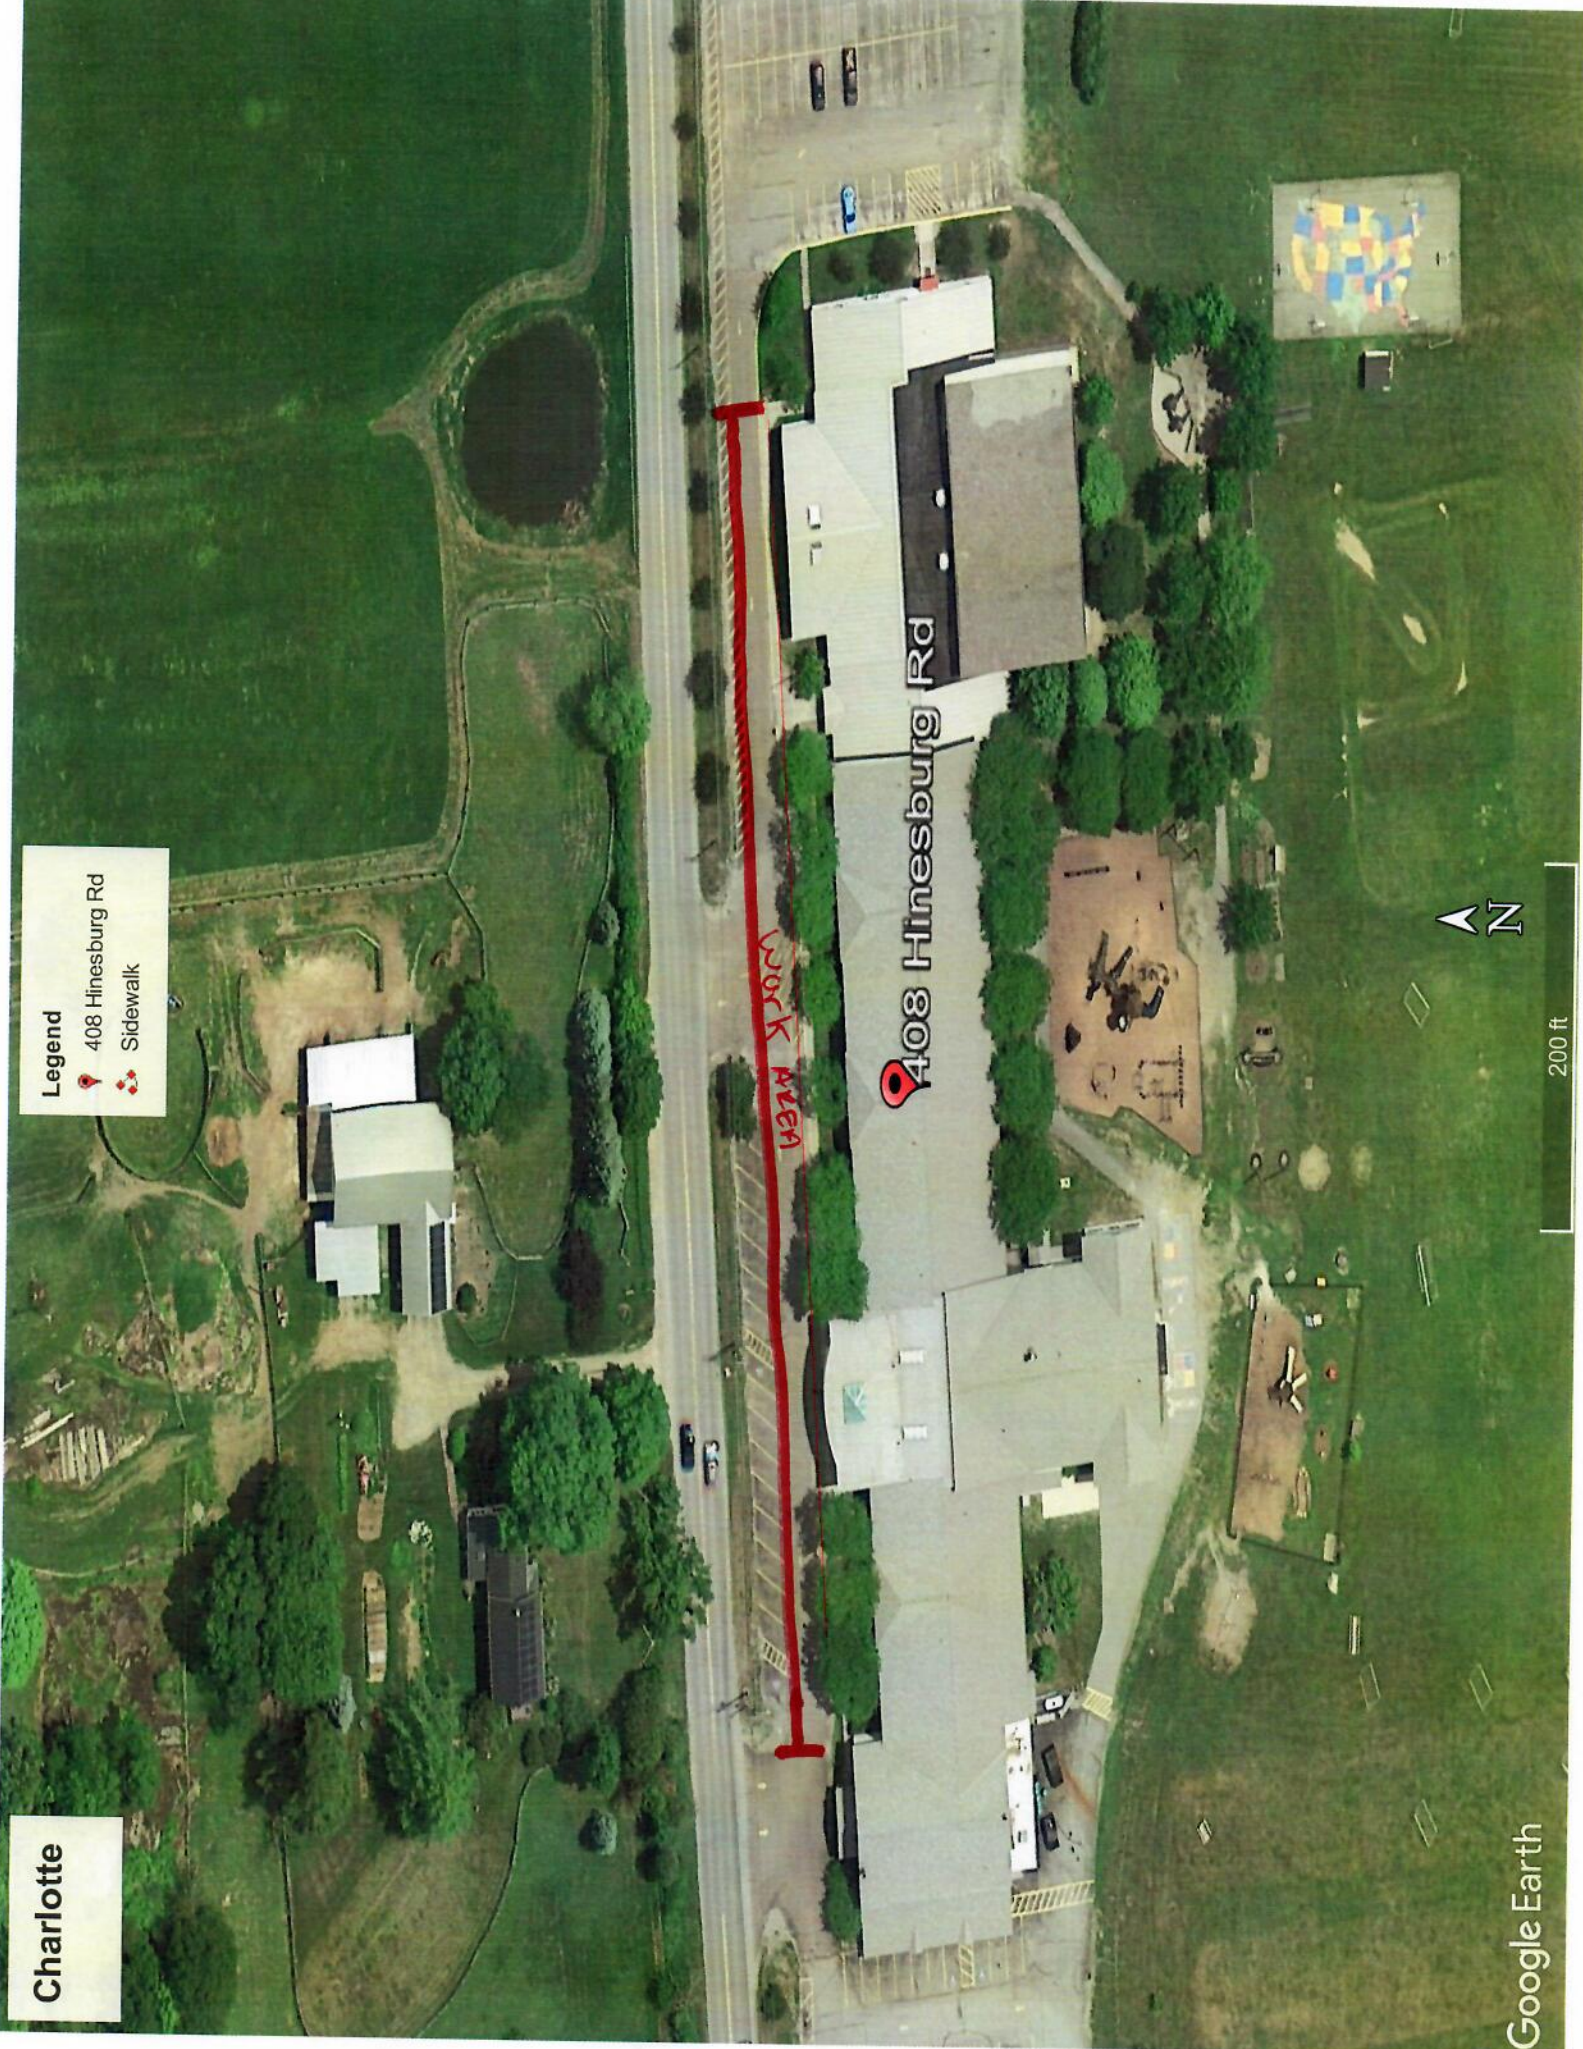

Charlotte

Legend

408 Hinesburg Rd

Sidewalk

408 Hinesburg Rd

WORK AREA

Untitled Map

Write a description for your map.

Google Earth

345 Harbor Rd

Work Area

Legend

-  345 Harbor Rd
-  Shelburne Community School

200 ft